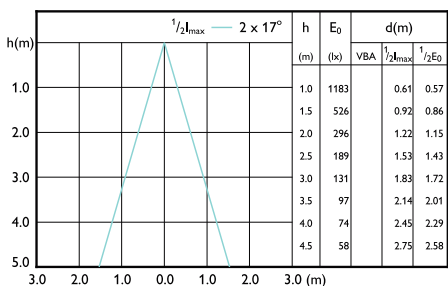

Beam Diagrams

LEDspots_Corepro_7W_AR111_G53_830_40D
LBP LBP