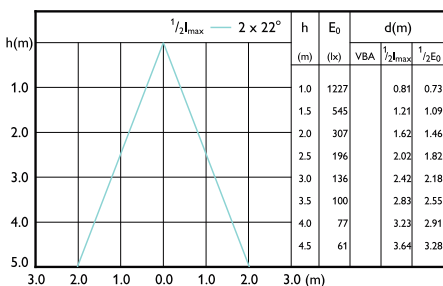

Beam Diagrams

LEDspots_Corepro_10W_AR111_G53_830_40D
LBP LBP