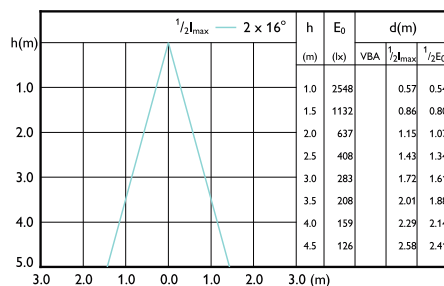

Beam Diagrams

LEDspots_Corepro_14W_AR111_G53_830_40D
LBP LBP